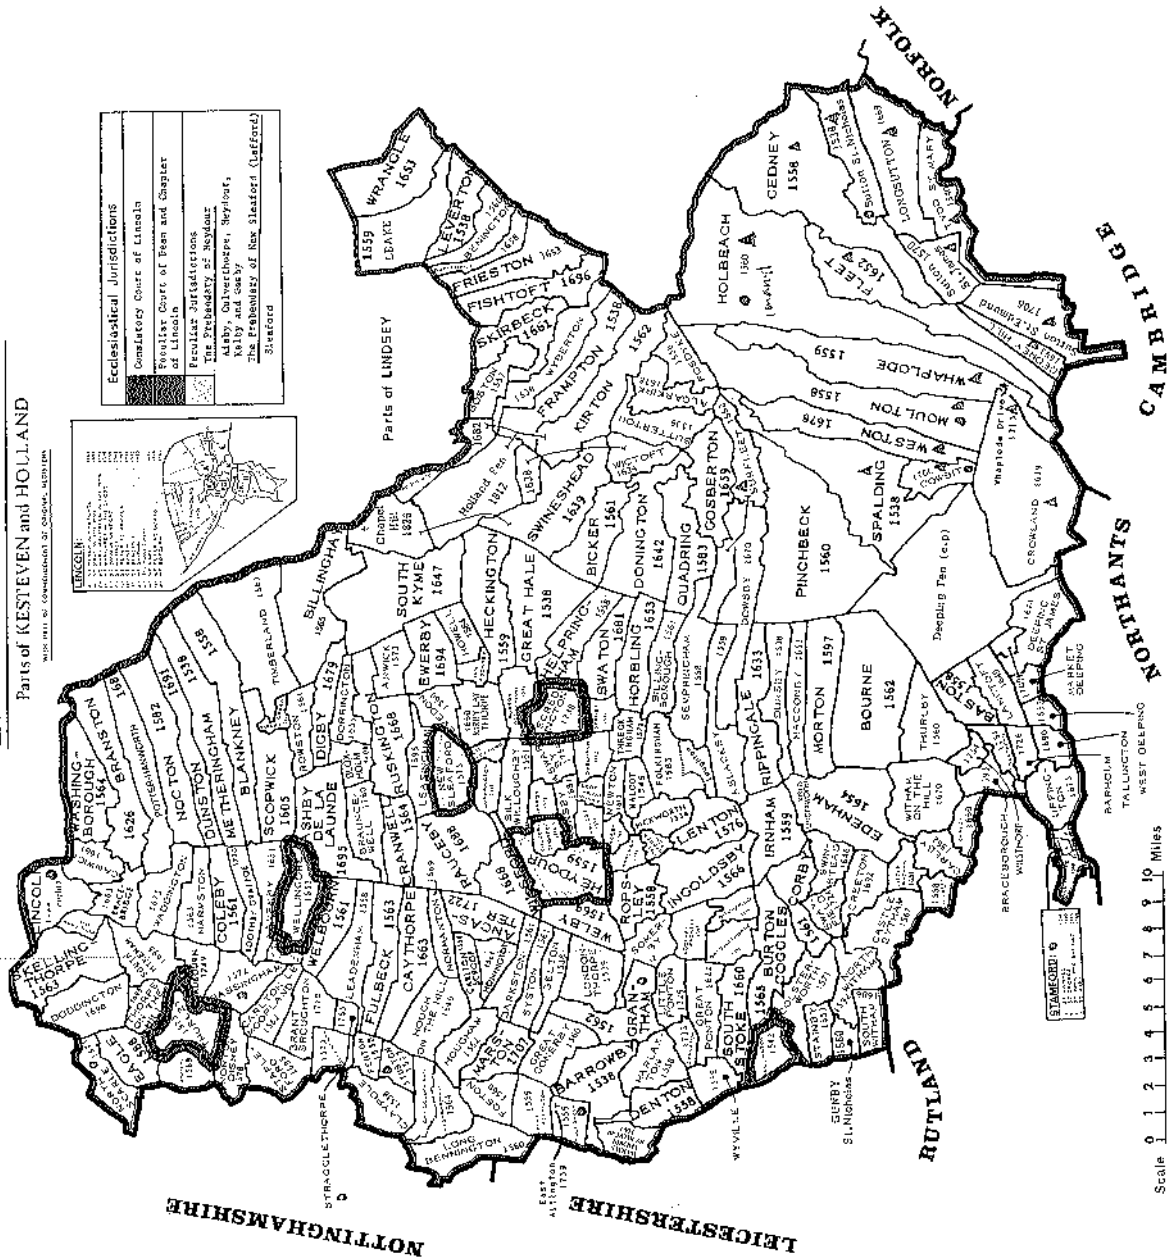

LINCOLNSHIRE

Parts of KESTEVEN and HOLLAND

Ecclesiastical Jurisdictions	
	Consistory Court of Lincoln
	Bishopric of Lincoln
	Regular Jurisdictions
	The Priory of St. Mary Magdalene
	Holy and Secular
	The Archbishopric of York
	The Archbishopric of Canterbury

Scale 0 1 2 3 4 5 6 7 8 9 10 Miles

PUBLISHED BY THE INSTITUTE OF NEPHALIC AND GENEALOGICAL STUDIES
10, BUCKINGHAM GARDENS, LONDON, W.1
1965

A B C D E F G H I J K L M

Lincoln (Lancaster) chr 1710-1710
chr ext 1710-1710 chr ext chr 1710-1710